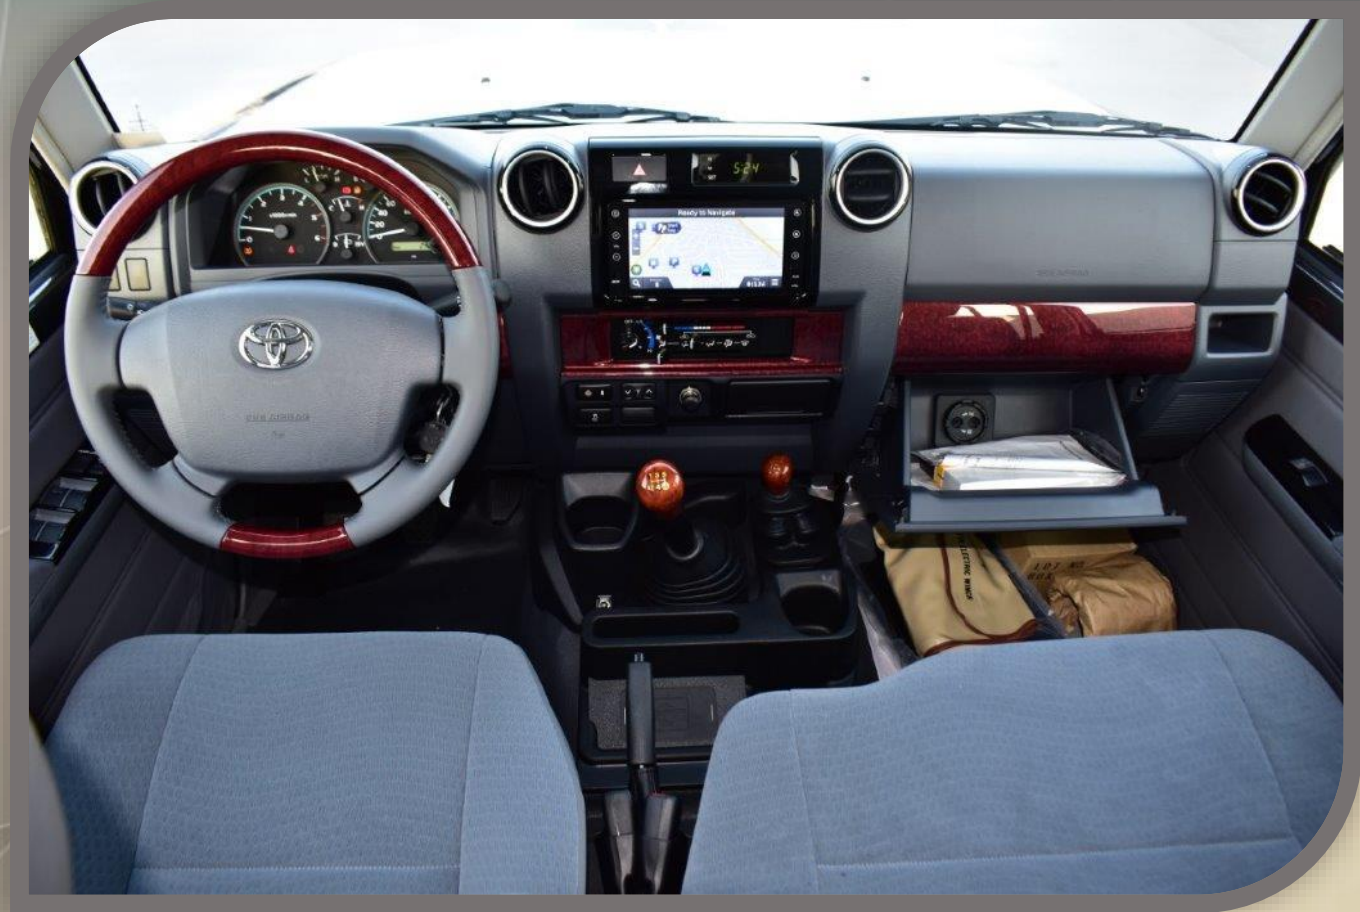

LIMITED FEATURES:

- TIRE SIZE 265/70R16
- OVER FENDERS
- ALLOY WHEELS
- FRONT & REAR DIFFERENTIAL LOCK
- GLOVE BOX WITH COOLING VENTILATIONS
- REMOTE CENTRAL DOOR LOCKING
- AC VENT WITH SILVER & BLACK COLOR
- HIGH GRADE INSTRUMENT PANEL
- WIRELESS CHARGER
- WOODEN STEERING
- WOODEN GEAR SHIFT KNOBS
- AUXILLIARY FUEL TANKS
- ELECTRICAL WINCH
- FRONT GRILLE HONEY COMB TYPE
- SIDE MIRRORS CHROME, POWERED WITH INDICATORS
- SPARE TIRE WITH HARD COVER
- REAR CAMERA
- AUDIO SYSTEM WITH BLUETOOTH, CD PLAYER, USB, AUX PORT, FM AND AM RADIO
- NAVIGATION
- DRL