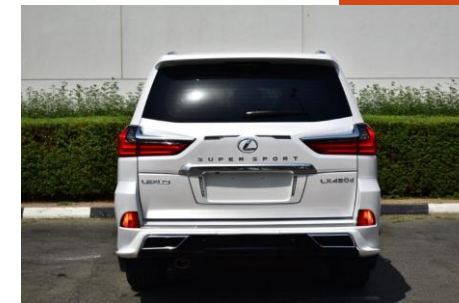

MULTI TERRAIN ABS

TORSEN LIMITED SLIP DIFFERENTIAL

ACTIVE HEIGHT CONTROL WITH ADAPTIVE

VARIABLE SUSPENSION

MULTI TERRAIN MODE WITH 4 CAMERAS

CRAWL CONTROL SYSTEM (5 SPEED) + OFF-ROAD TURN ASSIST

BACK GUIDE MONITOR WITH PANORAMIC & WIDE ANGLE VIEW

HEADS UP DISPLAY

ACTIVE FRONT HEAD RESTS

ANTI-THEFT SYSTEM WITH ENGINE IMMOBILIZER & ALARM

ISOFIX CHILD RESTRAINT SEAT ANCHORS ON REAR

SRS AIRBAGS FOR IMPROVED PROTECTION :

FRONT AIRBAGS FOR DRIVER AND FRONT PASSENGER

CURTAINSHIELD FRONT AND REAR AIRBAGS

KNEE AIRBAGS - DRIVER + PASSENGER

SIDE AIRBAGS FOR DRIVER + FRONT PASSENGER

REAR SIDE AIR BAGS

TIRE PRESSURE WARNING SYSTEM

WIL (WHIPLASH INJURY LESSENING) CONCEPT FRONT SEATS

LUXURY

SD CARD BASED NAVIGATION SYSTEM WITH 12.3" EMV HIGH-DEFINITION TFT SCREEN

REMOTE TOUCH INTERFACE

MULTI-INFORMATION DISPLAY WITH 4.2" TFT SCREEN

INSIDE REAR VIEW MIRROR - AUTO DAY & NIGHT

SIDE PROTECTION MOULDING - CHROME PLATED

REAR BUMPER STEP GUARD

GROUND ILLUMINATION FOR SIDE STEP COVER

ILLUMINATED ENTRY SYSTEM

REAR SCUFF PLATE + OUTER MIRROR ILLUMINATION

ELECTRIC PARKING BRAKE

DRIVE MODE SELECTOR SWITCH

AUX + USB CONNECTIVITY

MULTI-ZONE AC SYSTEM + INDEPENDENT FRONT & REAR CONTROLS

SEAT AIR CONDITIONER - VENTILATION TYPE (DRIVER + PASSENGER + REAR)

ONE-TOUCH FEATURE WITH JAM PROTECTION FOR ALL WINDOWS.

POWER BACK DOOR

RAIN SENSING INTERMITTENT WIPER

REVERSE SENSING INTERMITTENT REAR WIPER