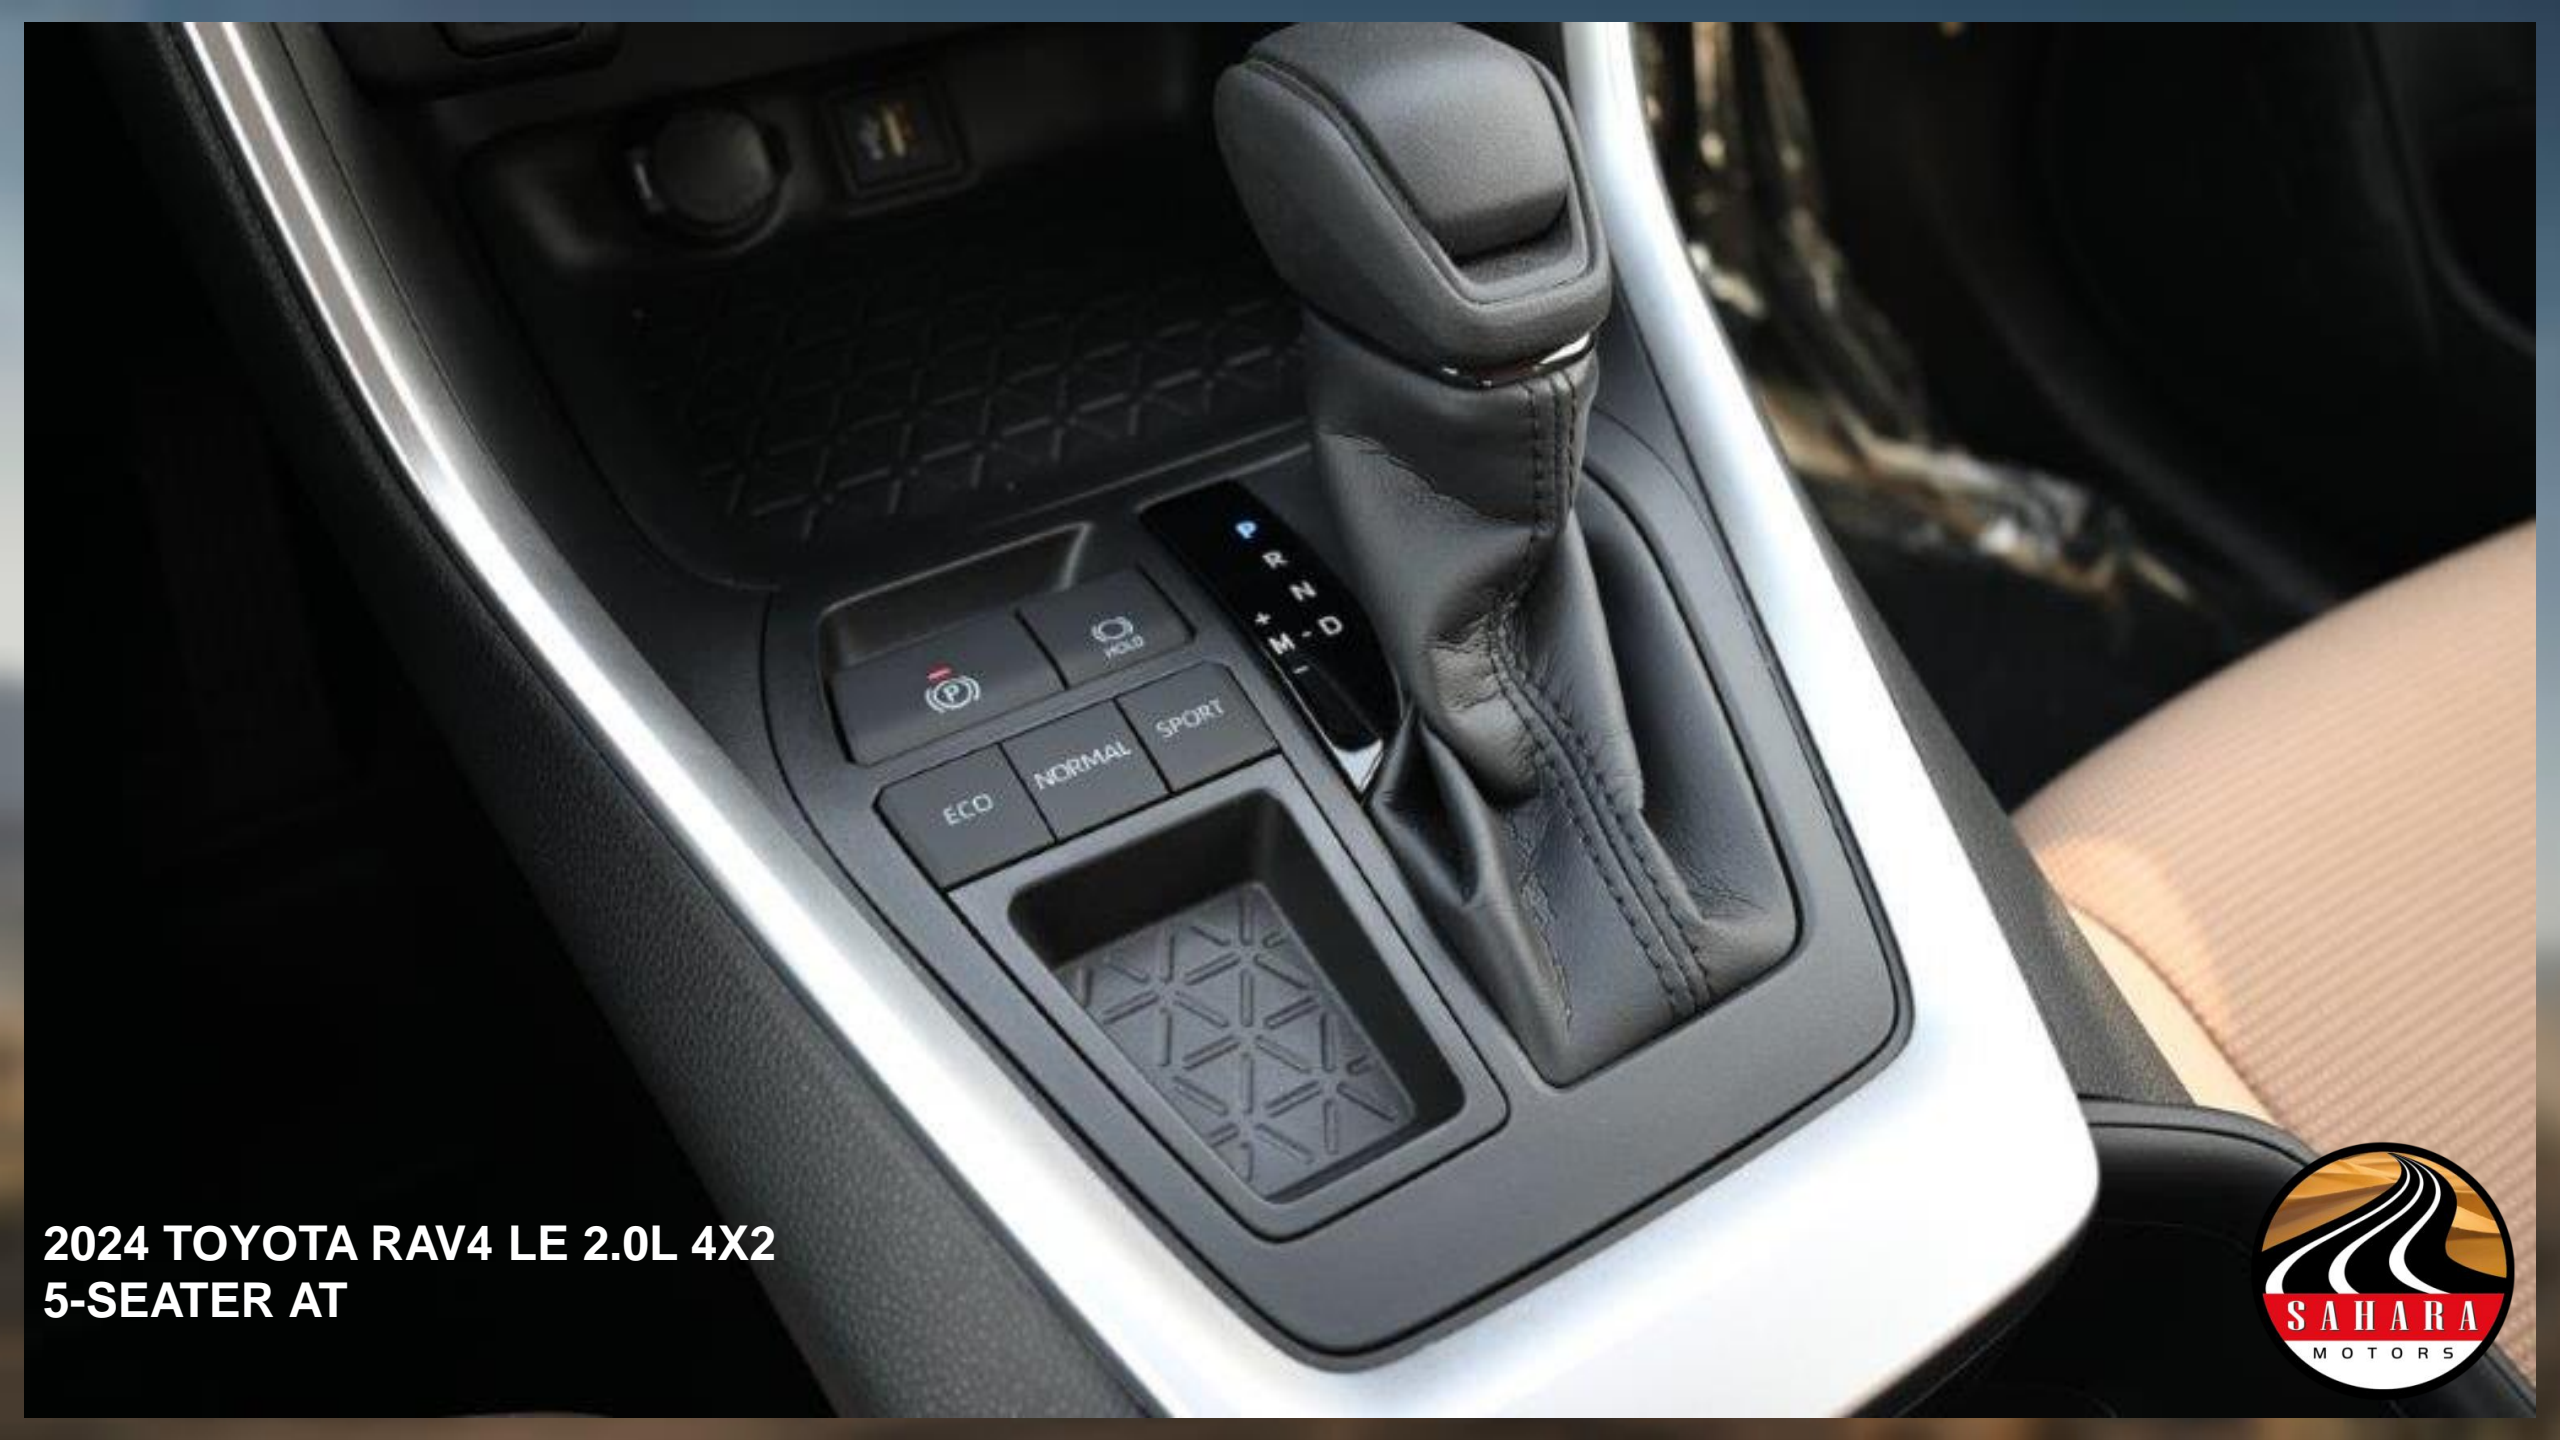

**2024 TOYOTA RAV4 LE 2.0L 4X2
5-SEATER AT**