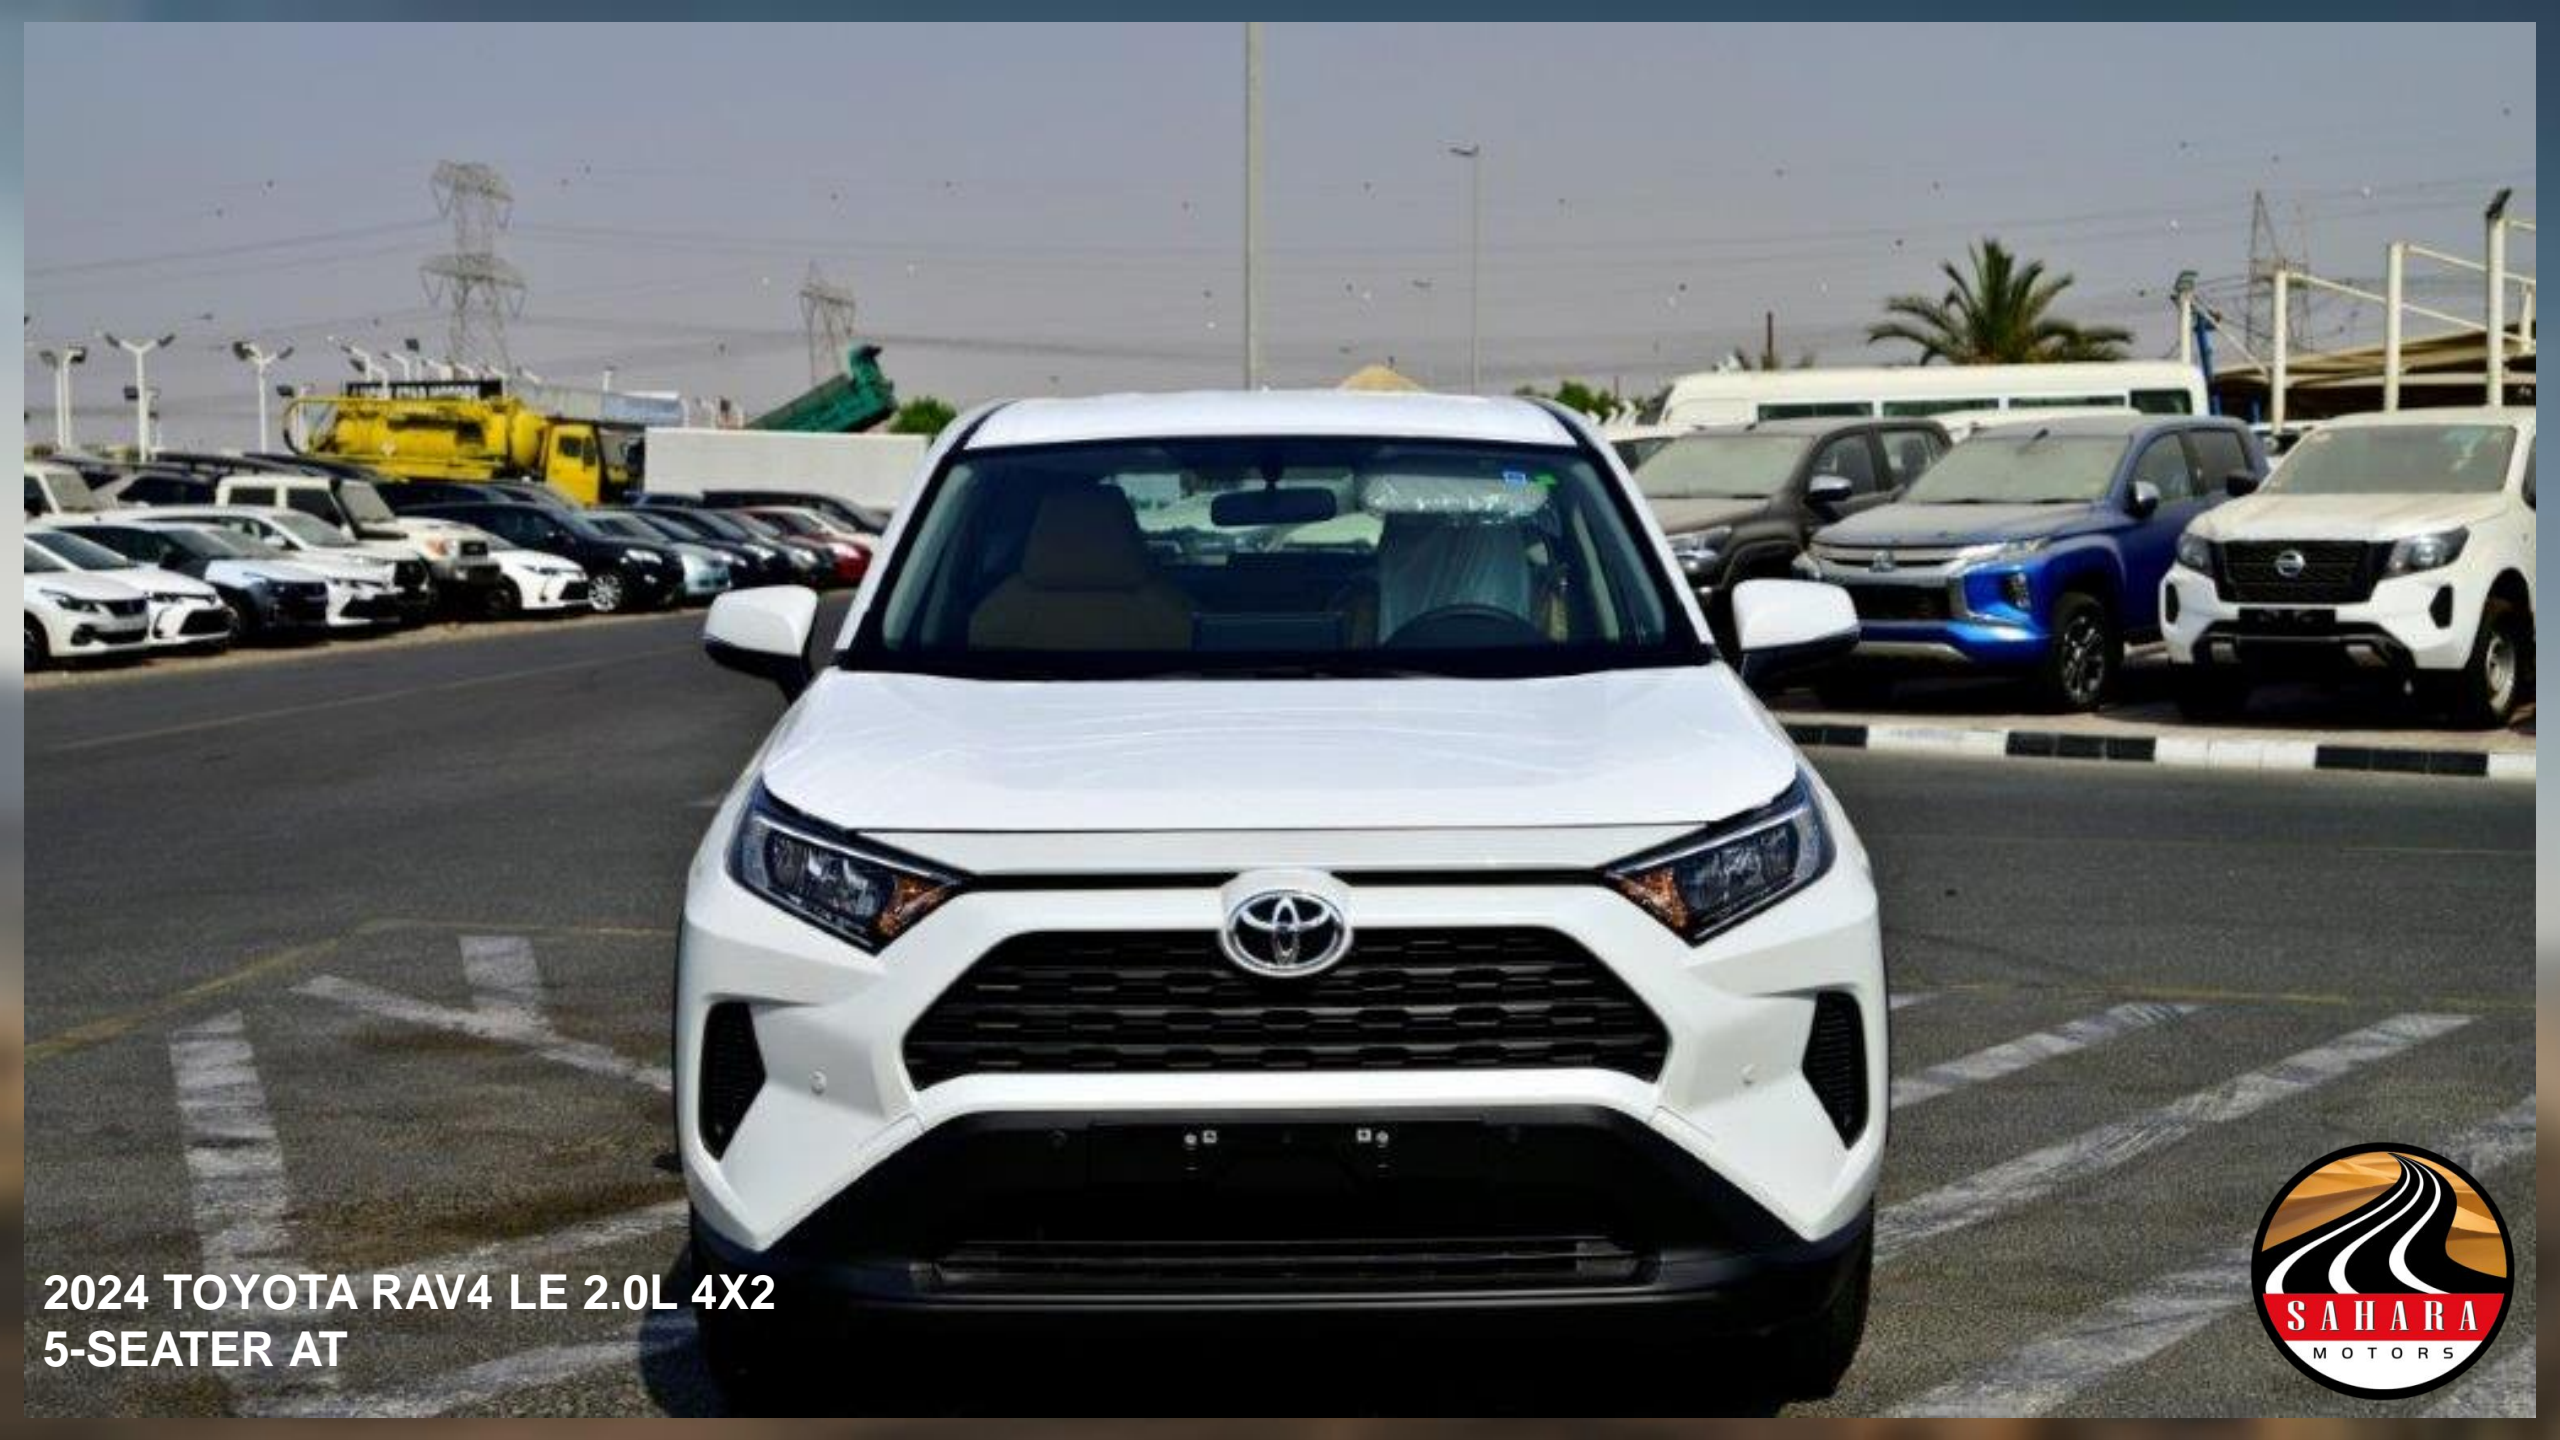

TOYOTA

TOYOTA
RAV4

**2024 TOYOTA RAV4 LE 2.0L 4X2
5-SEATER AT**

**2024 TOYOTA RAV4 LE 2.0L 4X2
5-SEATER AT**

**2024 TOYOTA RAV4 LE 2.0L 4X2
5-SEATER AT**

**2024 TOYOTA RAV4 LE 2.0L 4X2
5-SEATER AT**

2024 TOYOTA RAV4 HYBRID LE
2.5L AWD AT

**2024 TOYOTA RAV4 LE 2.0L 4X2
5-SEATER AT**

2024 TOYOTA RAV4 LE 2.0L 4X2
5-SEATER AT

2024 MODEL TOYOTA RAV4 LE 2.0L 4X2 5-SEATER AUTOMATIC

TECHNICAL FEATURES

ENGINE: 2.0L, 4-CYLINDERS

MAX OUTPUT: 170 HP / 6600 RPM