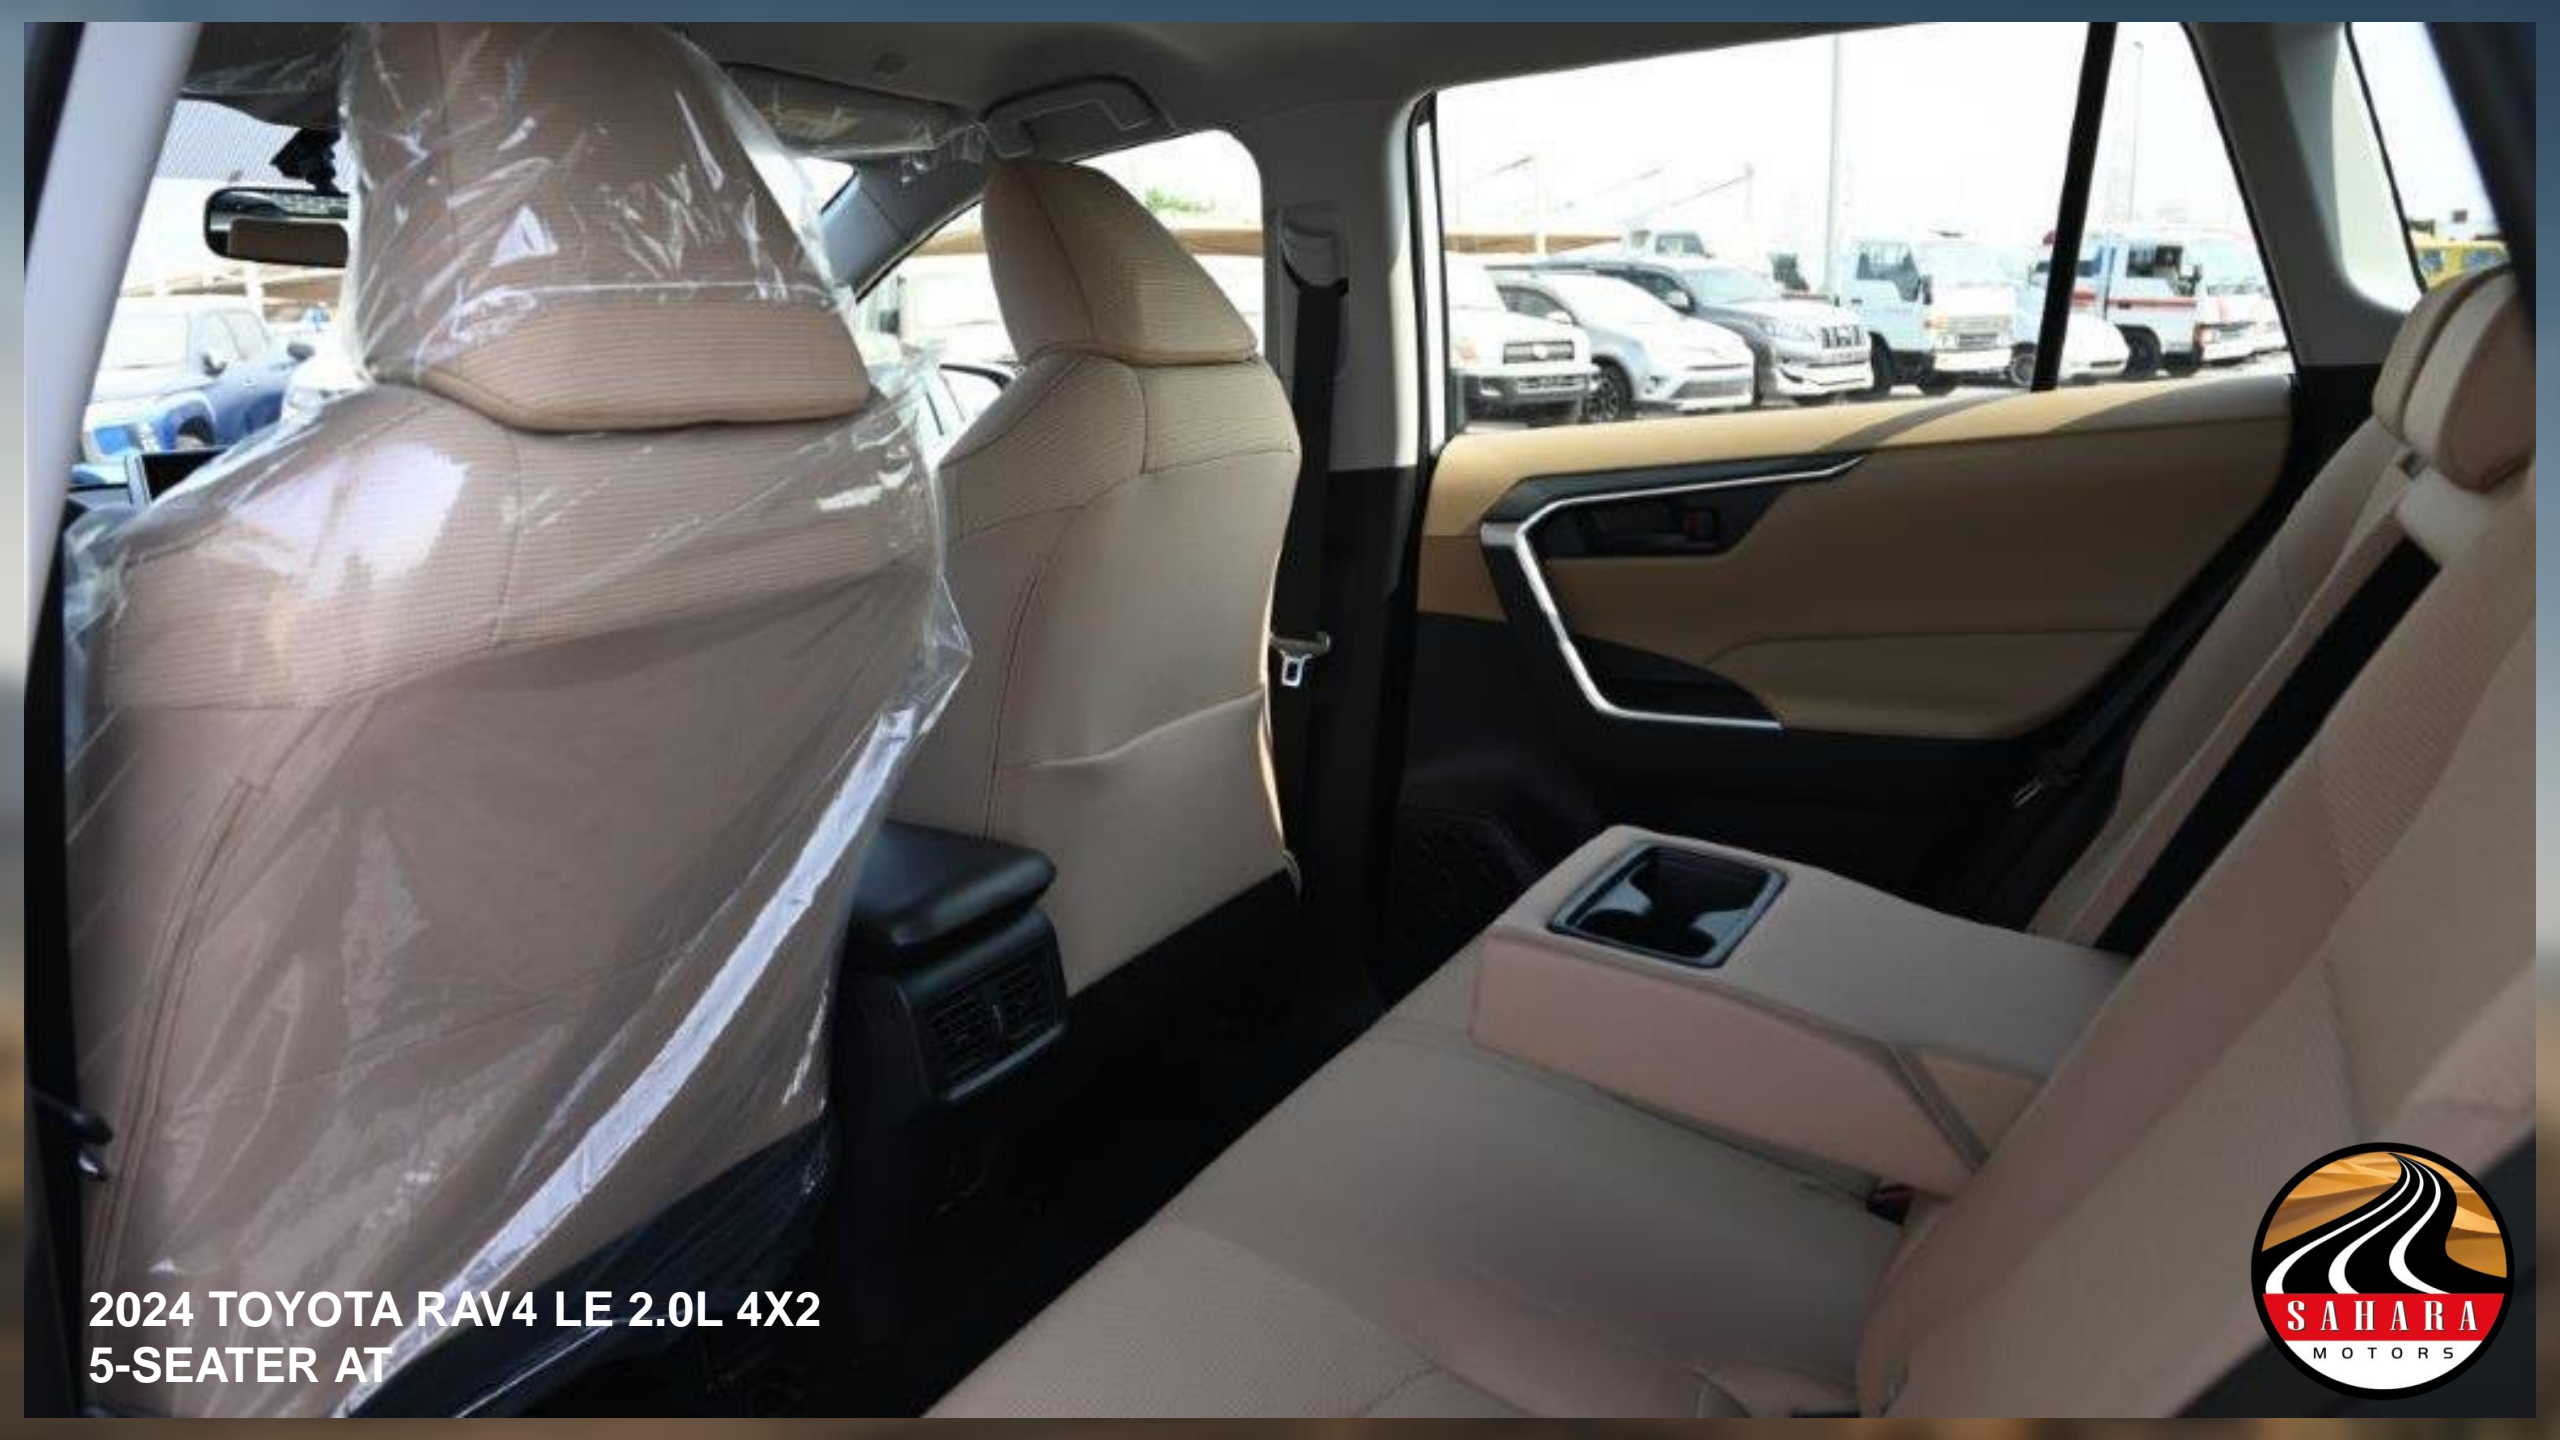

**2024 TOYOTA RAV4 LE 2.0L 4X2
5-SEATER AT**